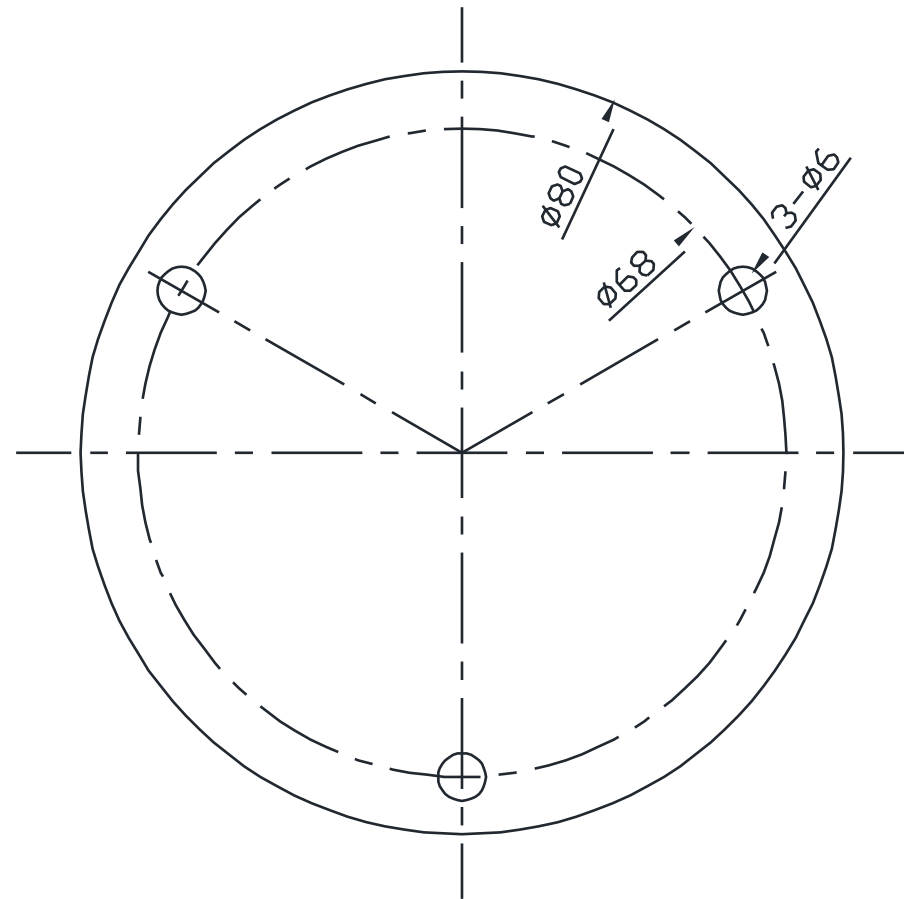

G-Cam/EWPC-2271

(Unit: mm)

Installation template's image size scale in this installation guide is not 1:1. The correct-size template design paper can be found inside the package separately.

GEUTEBRÜCK

Im Nassen 7-9 | D-53578 Windhagen | Tel. +49 (0)2645 137-0 | Fax-999
E-mail: info@geutebrueck.com Web: www.geutebrueck.com

Product

G-Cam/EWPC-2271
Order No. 5.02041

Description

Full HD IR
Bullet IP-Camera

Processed by

P. Lenzgen

Date

18.01.2021