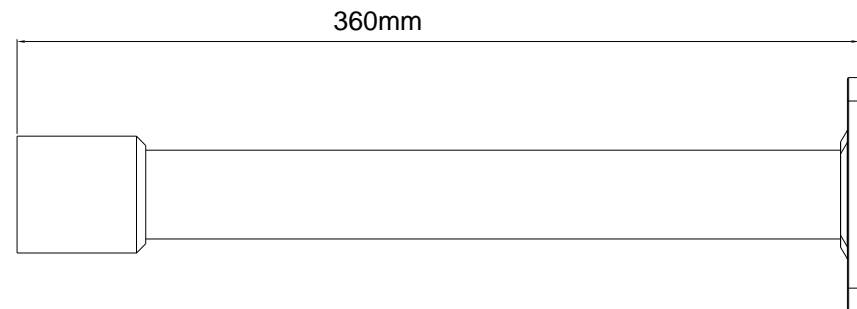

G-Cam/EBCE-003

GEUTEBRÜCK

Im Nassen 7-9 | D-53578 Windhagen | Tel. +49 (0)2645 137-0 | Fax-999
E-mail: info@geutebrueck.com Web: www.geutebrueck.com

Product

G-Cam/EBCE-003
Order No. 5.02081

Description

Ceiling mount bracket for indoor and outdoor fix domes of the G-Cam/E2-Series.