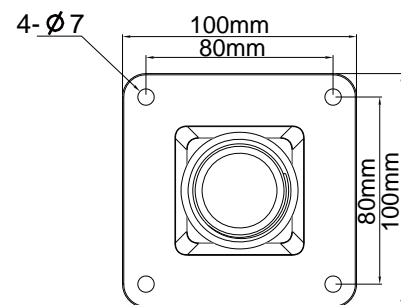

G-Cam/EBCE-003

GEUTEBRÜCK

Im Nassen 7-9 | D-53578 Windhagen | Tel. +49 (0)2645 137-0 | Fax-999
E-mail: info@geutebrueck.com Web: www.geutebrueck.com

Product

G-Cam/EBCE-003
Order No. 5.02081

Description

Ceiling mount bracket for indoor and outdoor fix domes of the G-Cam/E2-Series.